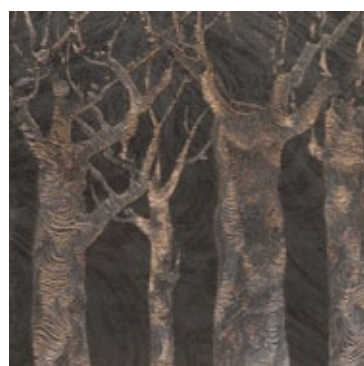

R158 L775 Nature Black Chic
set 2 pz. 60x60 . 23 5/8"x23 5/8" Lap. Ret. ○