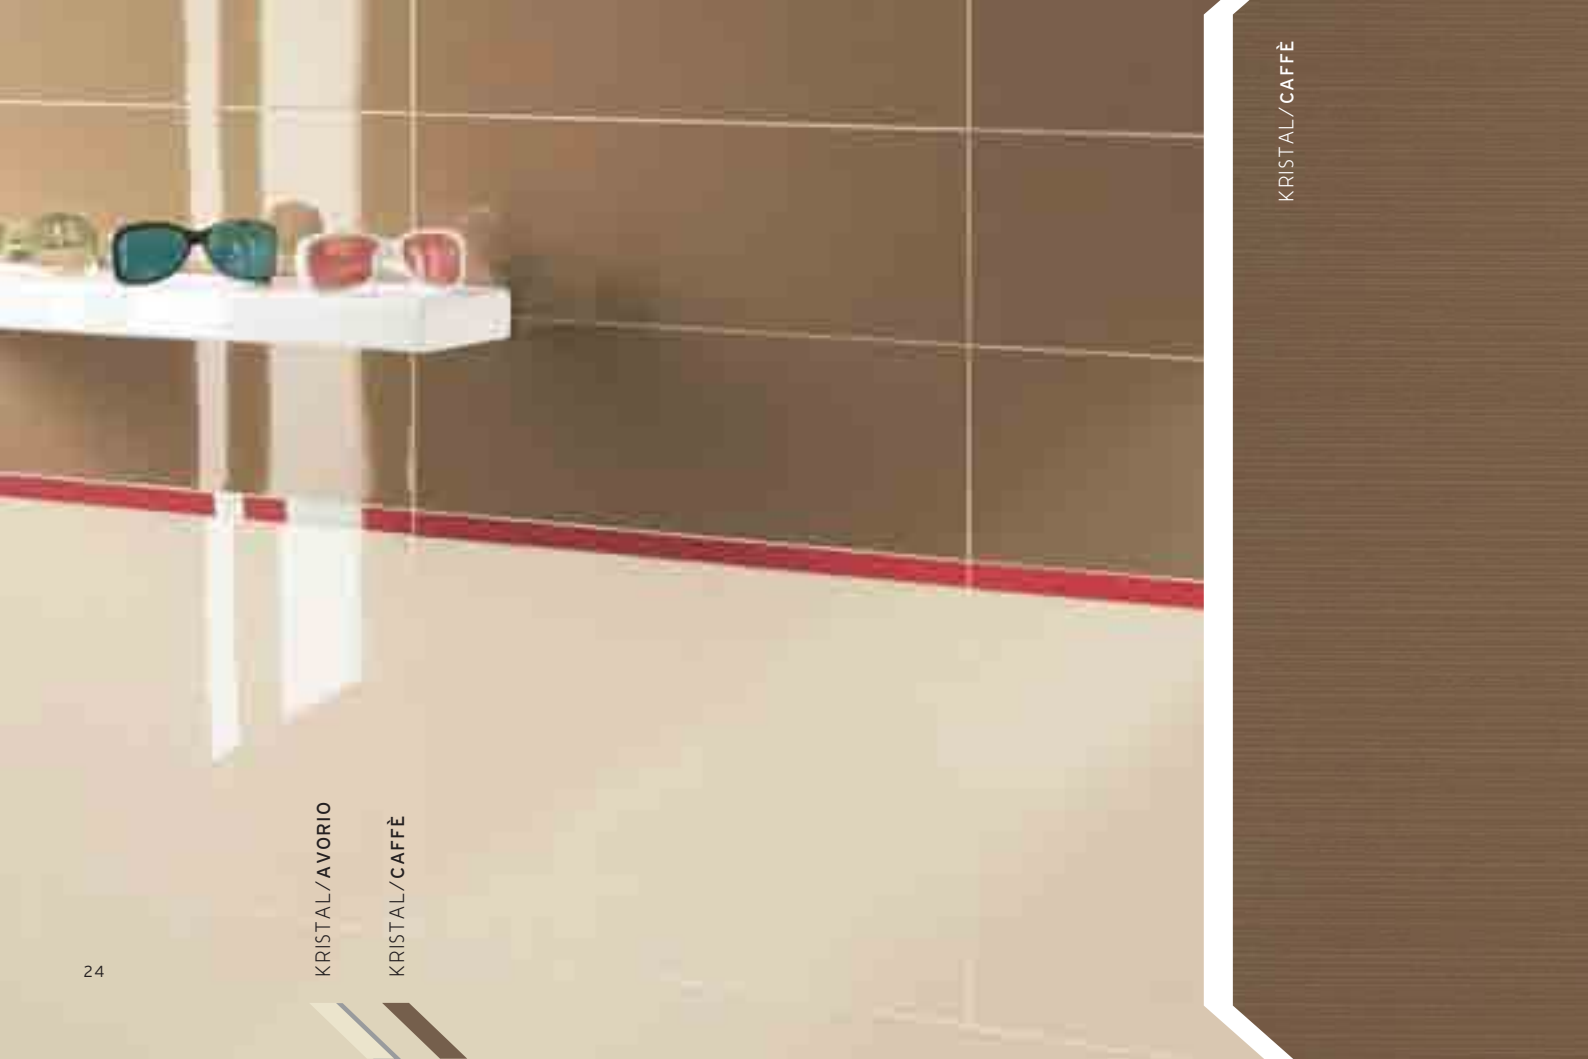

KRISTAL/AVORIO

KRISTAL/CAFFÈ

KRISTAL/CAFFÈ