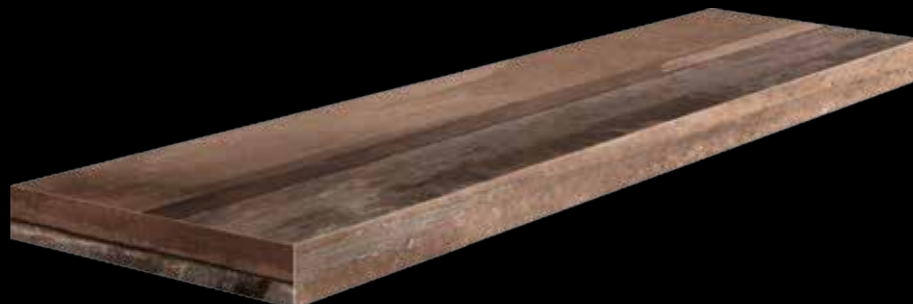

64927 angolo sinistro rust 33x120_13"x 48"